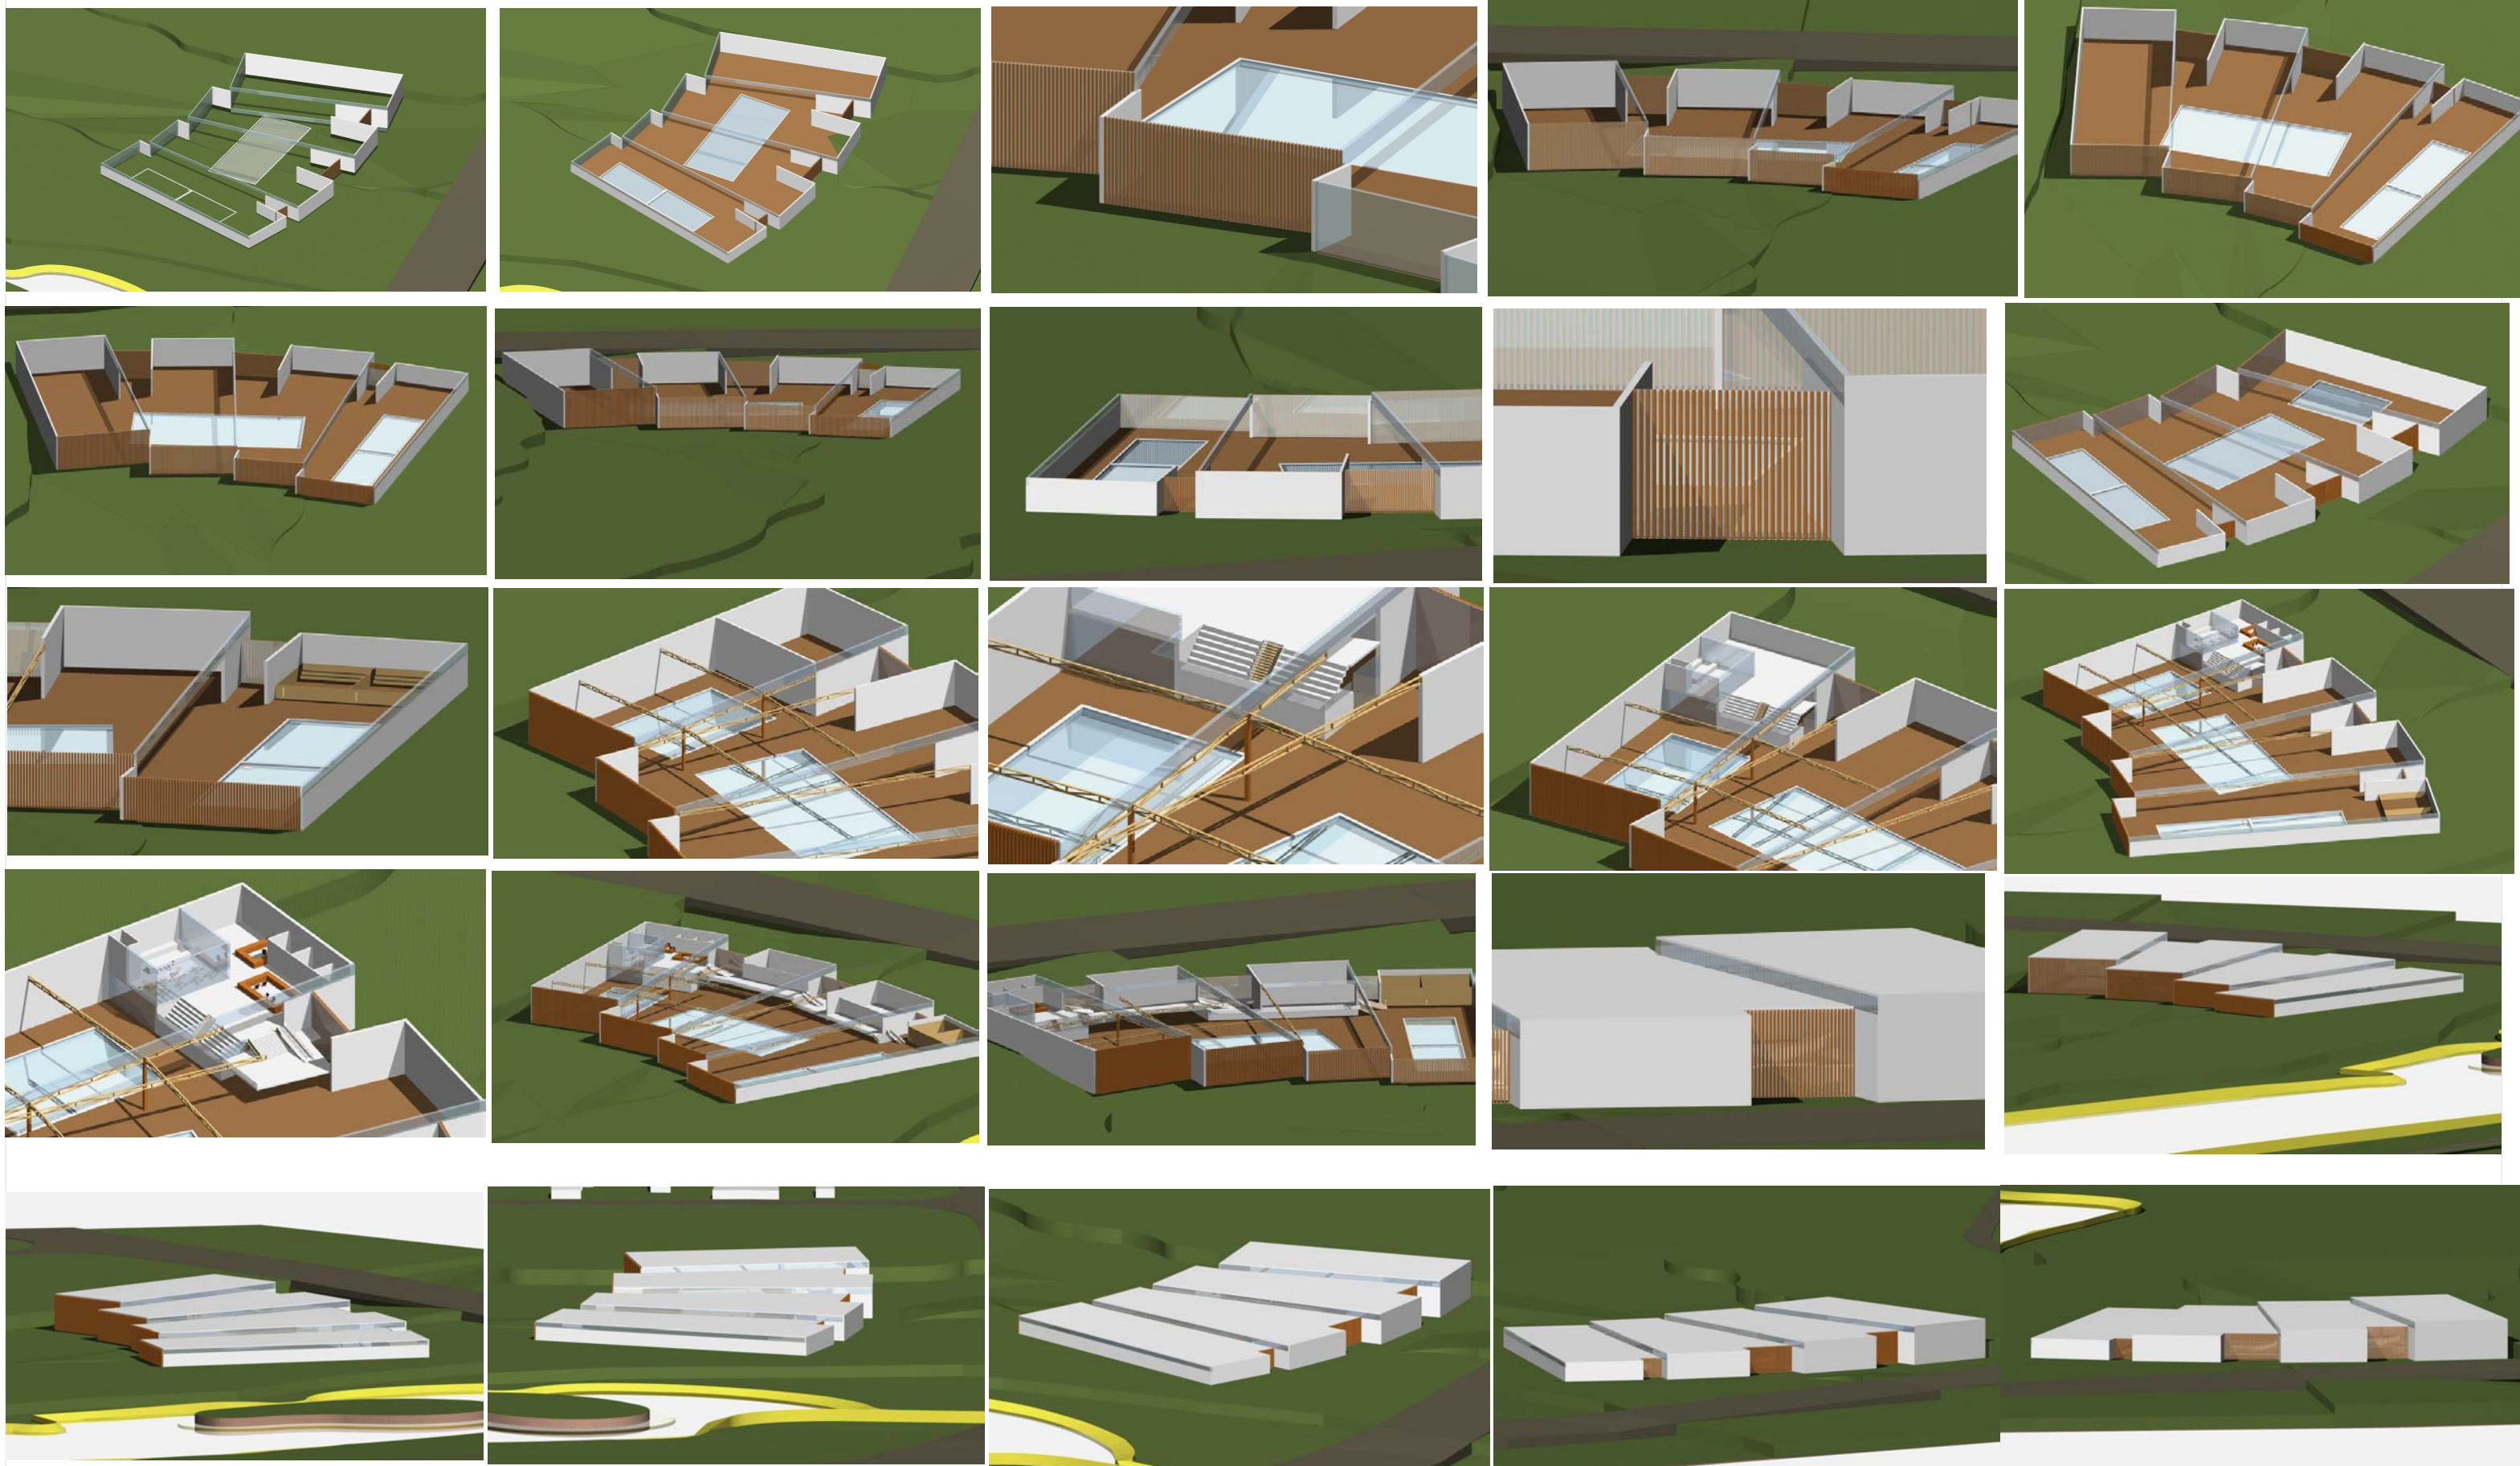

SWIMMING POOL IN RZGOWSKA

LEMES PÉREZ, ESTEFANÍA

LEGEND

- 1. Driveway for deliveries
- 2. Parking
- 3. Hall, main entrance
- 4. Cloakroom for coats
- 5. Bar
- 6. Cash register
- 7. Administration room
- 8. Grandstand
- 9. Changing rooms
- 10. Water filtration, maintenance room and pool chemicals storage
- 11. Social facilities for staff
- 12. Lifeguard's room, Sporting goods stores
- 13. Sports store,
- 14. sauna
- 15. Sports pool 25 x 12.5 m
- 16. Recreational pool
- 17. Solarium
- 18. Water slide
- 19. HVAC technical zone
- 20. The transformer station
- 21. Heating technical zone
- 22. Changing rooms for teams (members)
- 23. Bar for team (members)

LEGEND

1. Driveway for deliveries
2. Parking
3. Hall, main entrance
4. Cloakroom for coats
5. Bar
6. Cash register
7. Administration room
8. Grandstand
9. Changing rooms
10. Water filtration, maintenance room and pool chemicals storage
11. Social facilities for staff
12. Lifeguard's room, S
13. Sports store
14. sauna
15. Sports pool 25 x 12.5 m
16. Recreational pool
17. Solarium
18. Water slide
19. HVAC technical zone
20. The transformer station
21. Heating technical zone
22. Changing rooms for teams (members)
23. Bar for team (members)

EAST FACADE

SOUTH FACADE

WEST FACADE

SECTION A-A'

SECTION A-A'

SECTION B-B'

SECTION C-C'

SECTION D-D'

SECTION E-E'

SECTION F-F'

AXONOMETRIC AND PERSPECTIVES

AXONOMETRIC AND PERSPECTIVES

EAST FACADE

SOUTH FACADE

WEST FACADE

SECTION