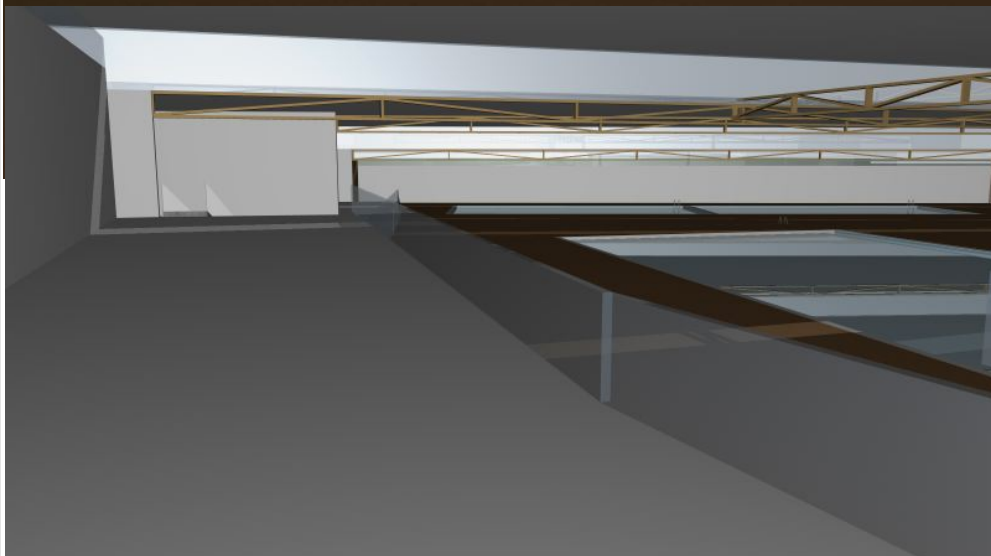

AXONOMETRIC AND PERSPECTIVES