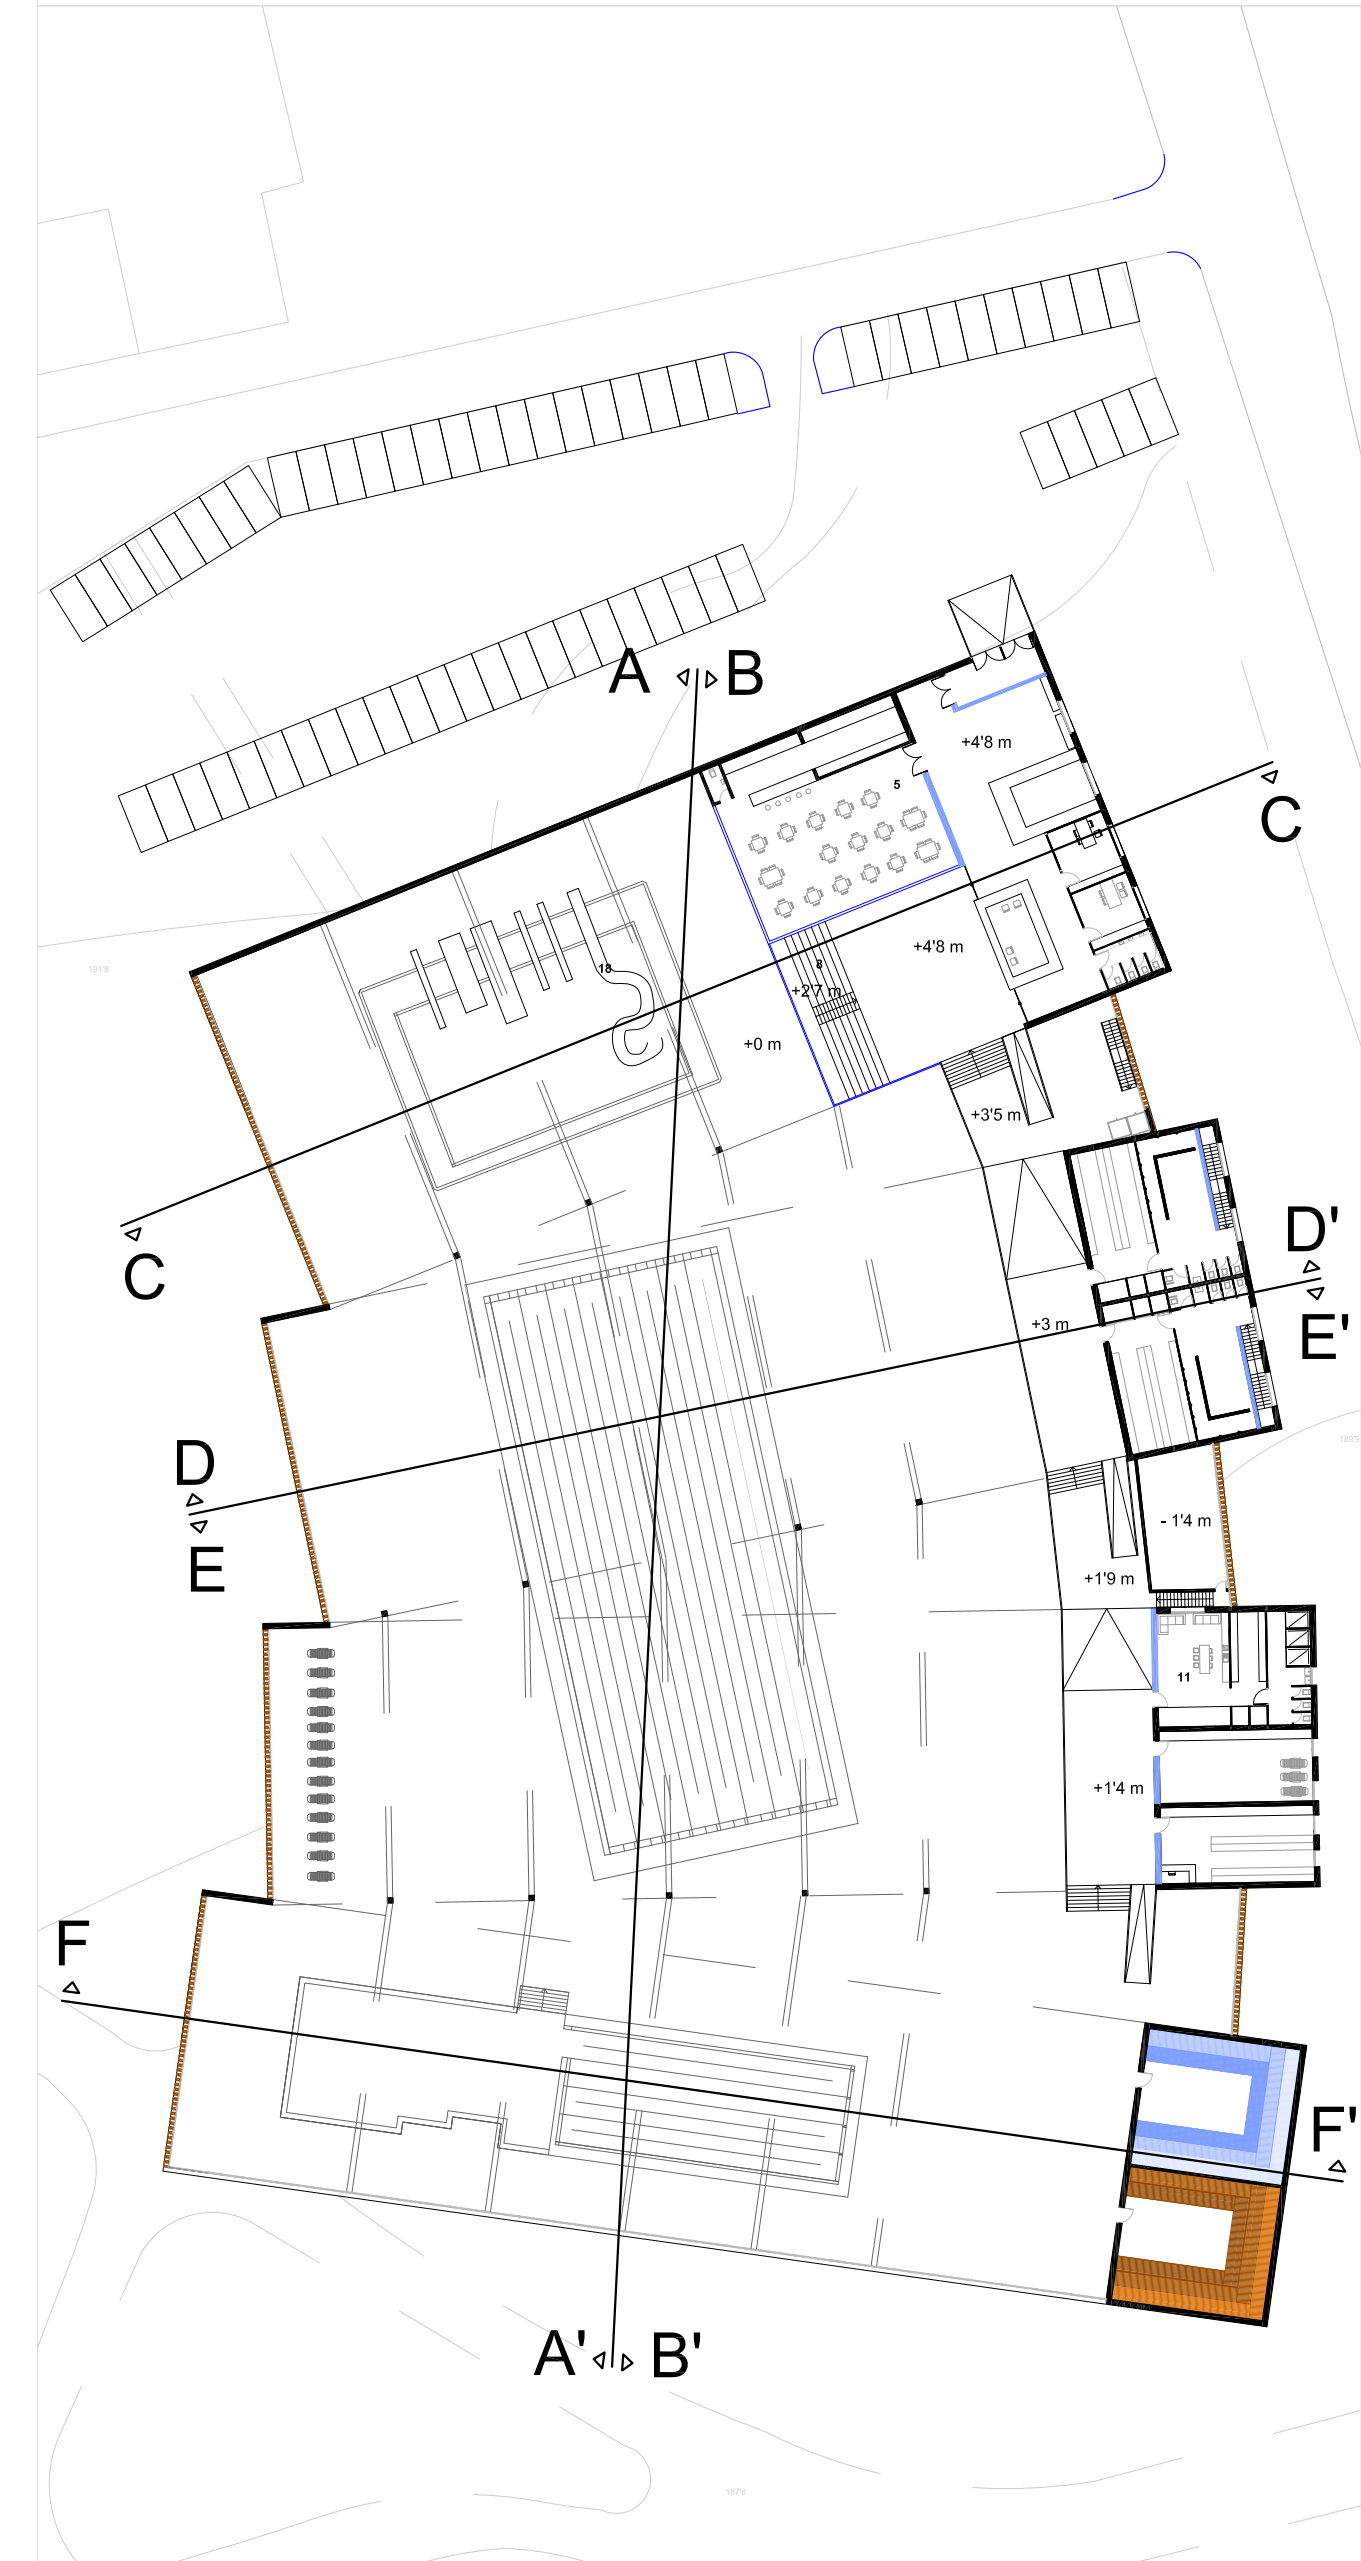

SWIMMING POOL IN RZGOWSKA

LEMES PÉREZ, ESTEFANÍA

LEGEND

- 1. Driveway for deliveries
- 2. Parking
- 3. Hall, main entrance
- 4. Cloakroom for coats
- 5. Bar
- 6. Cash register
- 7. Administration room
- 8. Grandstand
- 9. Changing rooms
- 10. Water filtration, maintenance room and pool chemicals storage
- 11. Social facilities for staff
- 12. Lifeguard's room, Sporting goods stores
- 13. Sports store,
- 14. sauna
- 15. Sports pool 25 x 12.5 m
- 16. Recreational pool
- 17. Solarium
- 18. Water slide
- 19. HVAC technical zone
- 20. The transformer station
- 21. Heating technical zone
- 22. Changing rooms for teams (members)
- 23. Bar for team (members)

LEGEND

1. Driveway for deliveries
2. Parking
3. Hall, main entrance
4. Cloakroom for coats
5. Bar
6. Cash register
7. Administration room
8. Grandstand
9. Changing rooms
10. Water filtration, maintenance room and pool chemicals storage
11. Social facilities for staff
12. Lifeguard's room, S
13. Sports store
14. sauna
15. Sports pool 25 x 12.5 m
16. Recreational pool
17. Solarium
18. Water slide
19. HVAC technical zone
20. The transformer station
21. Heating technical zone
22. Changing rooms for teams (members)
23. Bar for team (members)

EAST FACADE

SOUTH FACADE

WEST FACADE

SECTION A-A'

SECTION A-A'

SECTION B-B'

SECTION C-C'

SECTION D-D'

SECTION E-E'

SECTION F-F'

AXONOMETRIC AND PERSPECTIVES

AXONOMETRIC AND PERSPECTIVES

EAST FACADE

SOUTH FACADE

WEST FACADE

SECTION