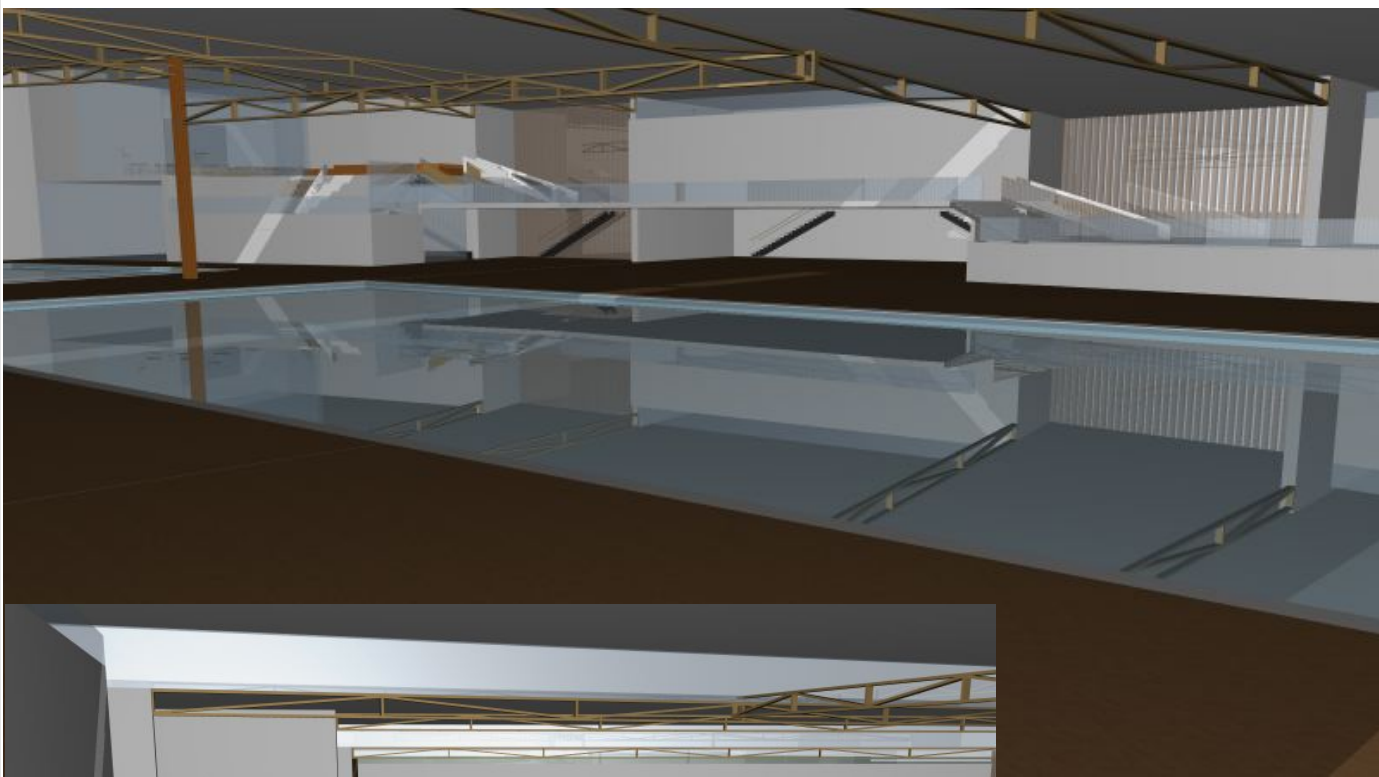

SWIMMING POOL IN RZGOWSKA

LEMES PÉREZ, ESTEFANÍA

LEGEND

- 1. Driveway for deliveries
- 2. Parking
- 3. Hall, main entrance
- 4. Cloakroom for coats
- 5. Bar
- 6. Cash register
- 7. Administration room
- 8. Grandstand
- 9. Changing rooms
- 10. Water filtration, maintenance room and pool chemicals storage
- 11. Social facilities for staff
- 12. Lifeguard's room, Sporting goods stores
- 13. Sports store,
- 14. sauna
- 15. Sports pool 25 x 12.5 m
- 16. Recreational pool
- 17. Solarium
- 18. Water slide
- 19. HVAC technical zone
- 20. The transformer station
- 21. Heating technical zone
- 22. Changing rooms for teams (members)
- 23. Bar for team (members)

LEGEND

1. Driveway for deliveries
2. Parking
3. Hall, main entrance
4. Cloakroom for coats
5. Bar
6. Cash register
7. Administration room
8. Grandstand
9. Changing rooms
10. Water filtration, maintenance room and pool chemicals storage
11. Social facilities for staff
12. Lifeguard's room, S
13. Sports store
14. sauna
15. Sports pool 25 x 12.5 m
16. Recreational pool
17. Solarium
18. Water slide
19. HVAC technical zone
20. The transformer station
21. Heating technical zone
22. Changing rooms for teams (members)
23. Bar for team (members)

SECTION E-E'

SECTION F-F'

AXONOMETRIC AND PERSPECTIVES

AXONOMETRIC AND PERSPECTIVES

EAST FACADE

SOUTH FACADE

WEST FACADE

SECTION