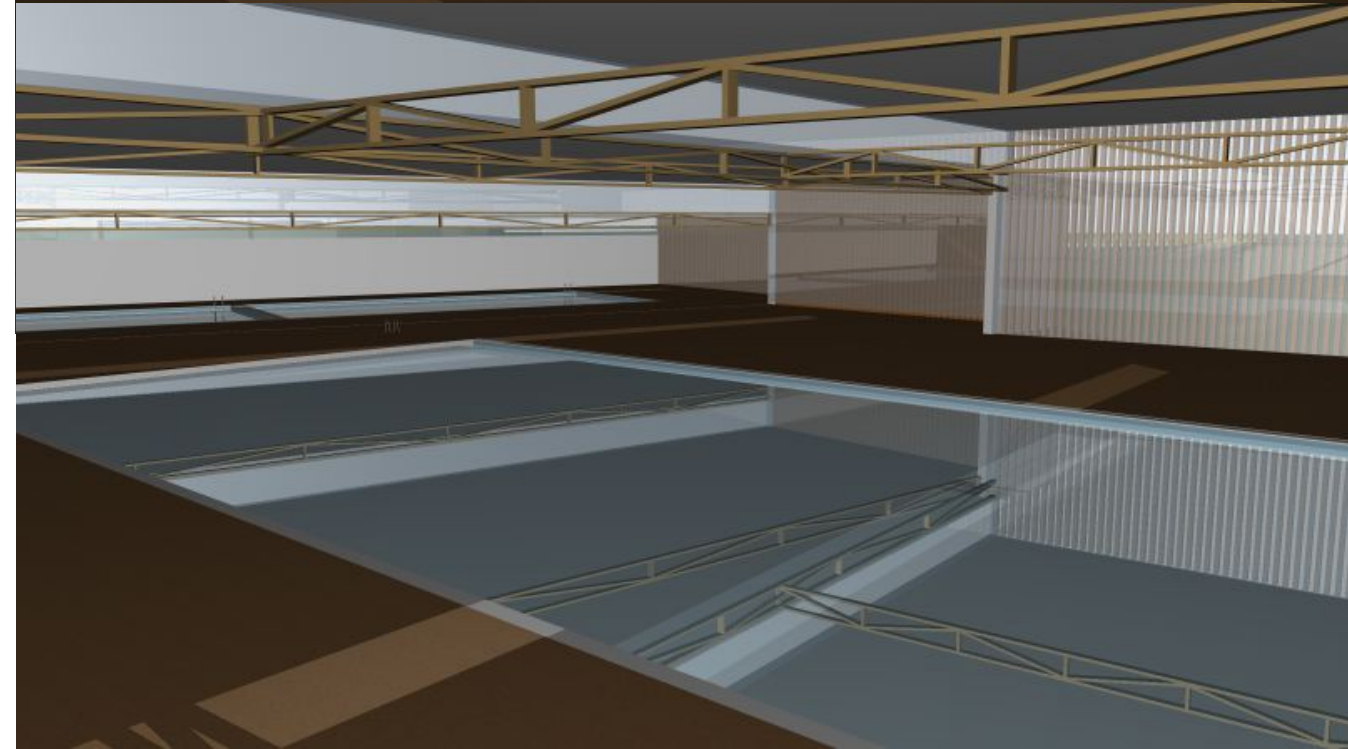

SWIMMING POOL IN RZGOWSKA

LEMES PÉREZ, ESTEFANÍA

LEGEND

- 1. Driveway for deliveries
- 2. Parking
- 3. Hall, main entrance
- 4. Cloakroom for coats
- 5. Bar
- 6. Cash register
- 7. Administration room
- 8. Grandstand
- 9. Changing rooms
- 10. Water filtration, maintenance room and pool chemicals storage
- 11. Social facilities for staff
- 12. Lifeguard's room, Sporting goods stores
- 13. Sports store,
- 14. sauna
- 15. Sports pool 25 x 12.5 m
- 16. Recreational pool
- 17. Solarium
- 18. Water slide
- 19. HVAC technical zone
- 20. The transformer station
- 21. Heating technical zone
- 22. Changing rooms for teams (members)
- 23. Bar for team (members)

LEGEND

1. Driveway for deliveries
2. Parking
3. Hall, main entrance
4. Cloakroom for coats
5. Bar
6. Cash register
7. Administration room
8. Grandstand
9. Changing rooms
10. Water filtration, maintenance room and pool chemicals storage
11. Social facilities for staff
12. Lifeguard's room, S
13. Sports store
14. sauna
15. Sports pool 25 x 12.5 m
16. Recreational pool
17. Solarium
18. Water slide
19. HVAC technical zone
20. The transformer station
21. Heating technical zone
22. Changing rooms for teams (members)
23. Bar for team (members)

SECTION E-E'

SECTION F-F'

AXONOMETRIC AND PERSPECTIVES

AXONOMETRIC AND PERSPECTIVES

EAST FACADE

SOUTH FACADE

WEST FACADE

SECTION