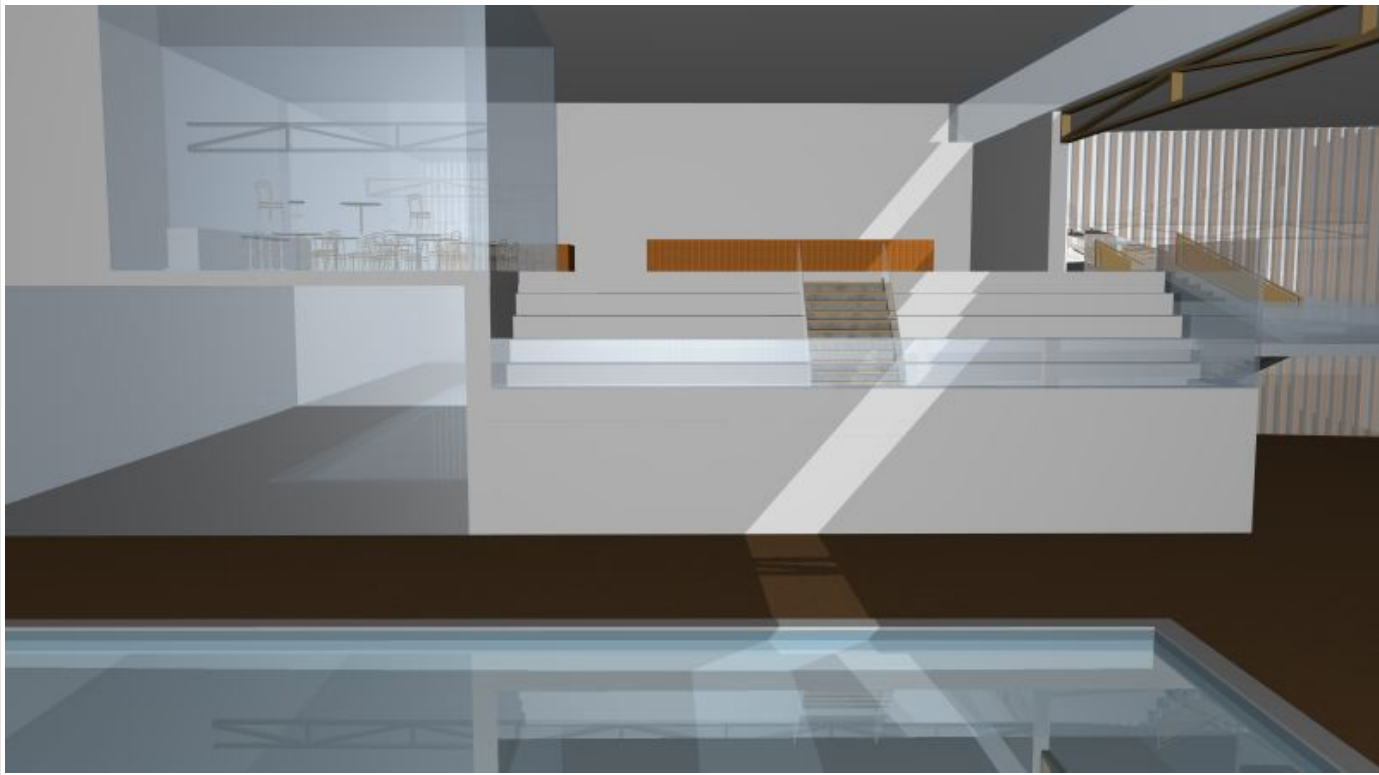

AXONOMETRIC AND PERSPECTIVES