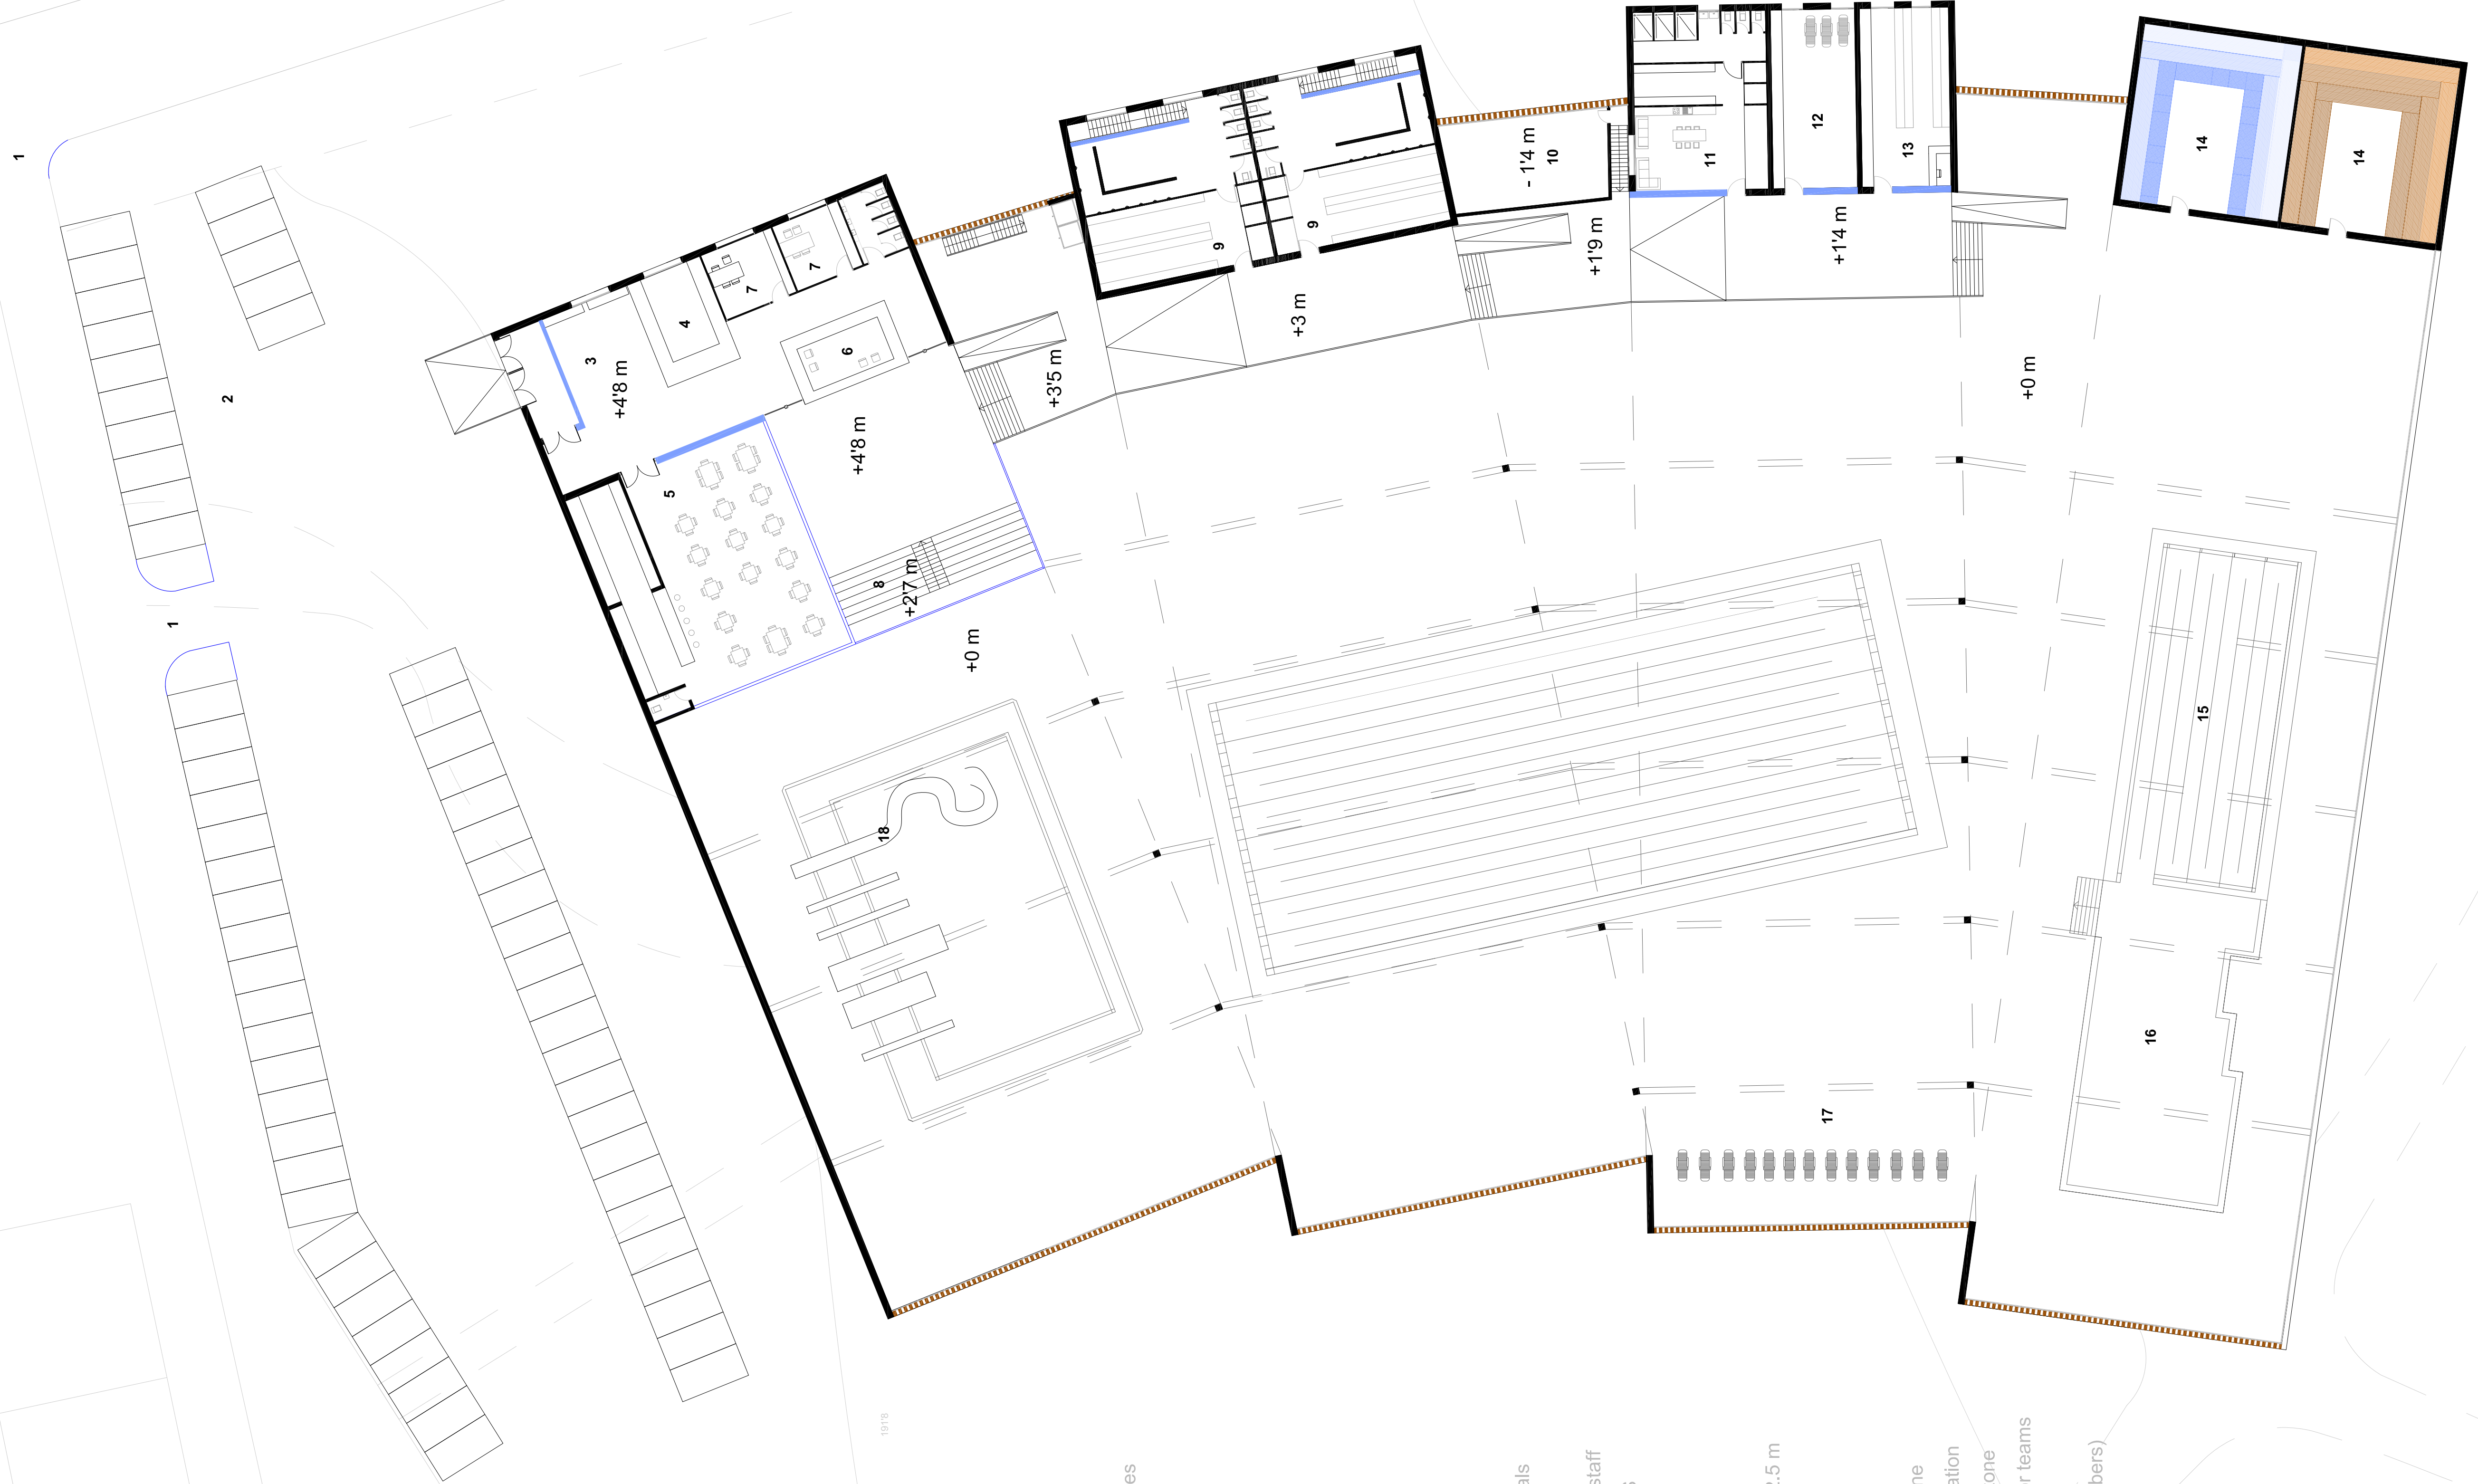

SWIMMING POOL IN RZGOWSKA

LEMES PÉREZ, ESTEFANÍA

LEGEND

- 1. Driveway for deliveries
- 2. Parking
- 3. Hall, main entrance
- 4. Cloakroom for coats
- 5. Bar
- 6. Cash register
- 7. Administration room
- 8. Grandstand
- 9. Changing rooms
- 10. Water filtration, maintenance room and pool chemicals storage
- 11. Social facilities for staff
- 12. Lifeguard's room, Sporting goods stores
- 13. Sports store,
- 14. sauna
- 15. Sports pool 25 x 12.5 m
- 16. Recreational pool
- 17. Solarium
- 18. Water slide
- 19. HVAC technical zone
- 20. The transformer station
- 21. Heating technical zone
- 22. Changing rooms for teams (members)
- 23. Bar for team (members)

LEGEND

1. Driveway for deliveries
2. Parking
3. Hall, main entrance
4. Cloakroom for coats
5. Bar
6. Cash register
7. Administration room
8. Grandstand
9. Changing rooms
10. Water filtration, maintenance room and pool chemicals storage
11. Social facilities for staff
12. Lifeguard's room, S
13. Sports store
14. sauna
15. Sports pool 25 x 12.5 m
16. Recreational pool
17. Solarium
18. Water slide
19. HVAC technical zone
20. The transformer station
21. Heating technical zone
22. Changing rooms for teams (members)
23. Bar for team (members)

EAST FACADE

SOUTH FACADE

WEST FACADE

SECTION A-A'

SECTION A-A'

SECTION B-B'

SECTION C-C'

SECTION D-D'

SECTION E-E'

SECTION F-F'

AXONOMETRIC AND PERSPECTIVES

AXONOMETRIC AND PERSPECTIVES

EAST FACADE

SOUTH FACADE

WEST FACADE

SECTION