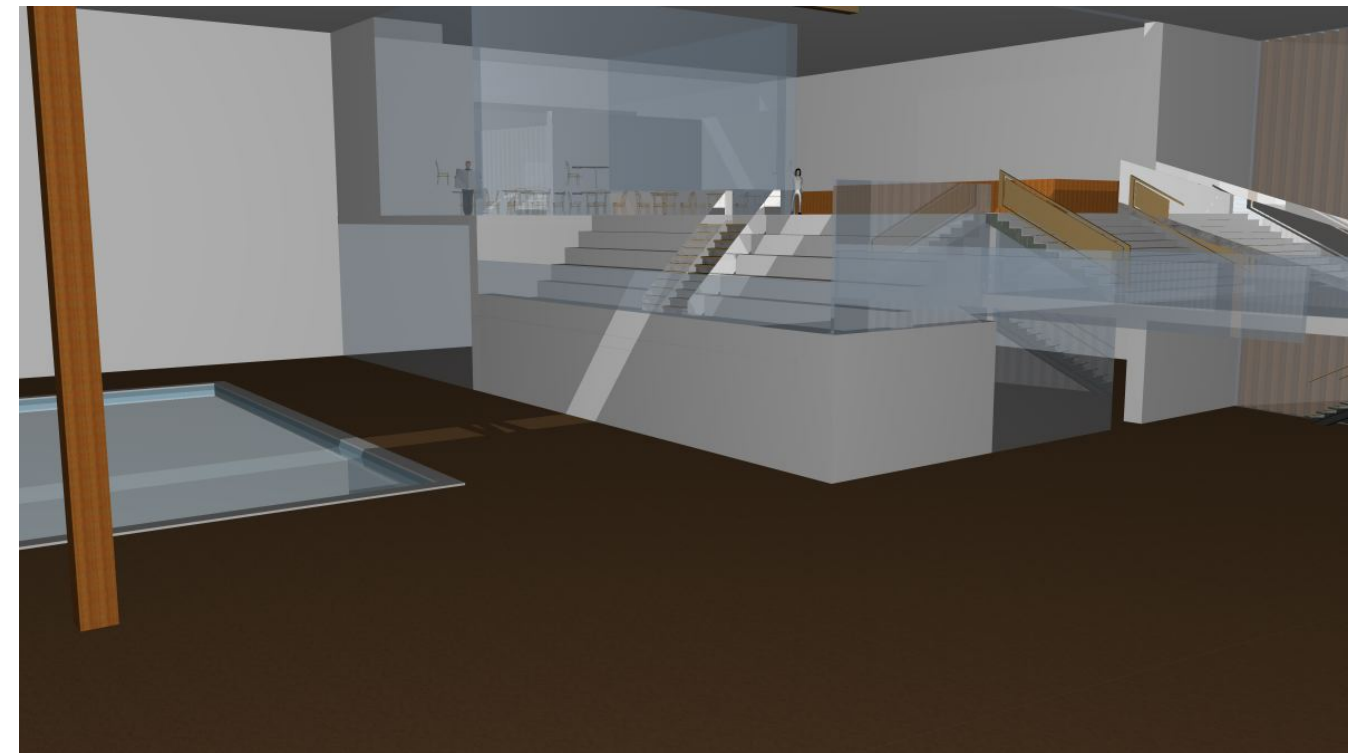

AXONOMETRIC AND PERSPECTIVES